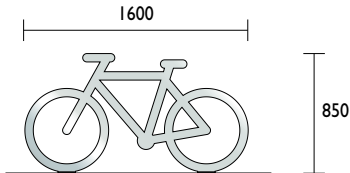

Bicycle Rails

Product Range

1300 780 450

POPULAR MODEL

BR1600B

BR1600B
Galvanised / Powder Coated
SBR1600B
Stainless Steel