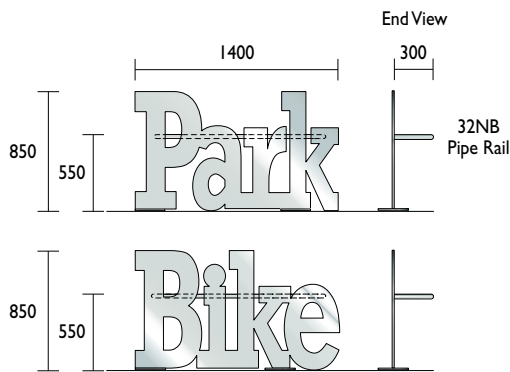

BR BIKE / PARK

BRBIKE / BRPARK
Galvanised / Powder Coated
SBRBIKE / SBRPARK
Stainless Steel

Material Specifications (General)

Mild steel 10mm Mild steel plate / 32NB (38.1) x 1.5mm Galvanised pipe / Powder coated in a range of colours

Stainless steel 10mm Stainless steel plate / 32NB (38.1) x 1.5mm Stainless steel pipe / Linished finish

Note: Plate bike rails may not be visually suitable for all footpath installations where pedestrians will approach from the rail's narrow side.