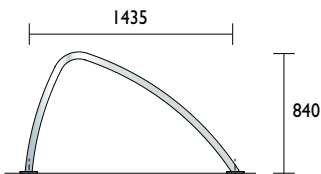

BR04B

BR04B
Galvanised / Powder Coated
SBR04B
Stainless Steel