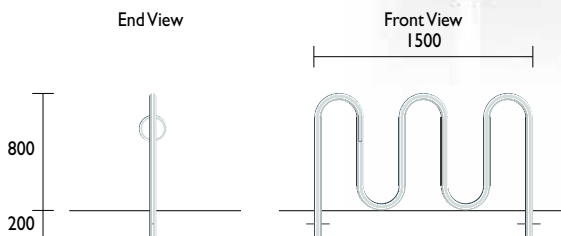

Bicycle Racks > Horizontal

1300 780 450

POPULAR MODEL

Sentry BR158B

BR158B
Galvanised / Powder Coated
SBRI58B
Stainless Steel

Sentry BR158F

BR158F
Galvanised / Powder Coated
SBRI58F
Stainless Steel

Material Specifications (General)

Mild steel 8mm Mild steel plate / 40NB (50.0) x 1.5mm / 20NB (25.0) x 1.2mm Pipe / Galvanised or powder coated in a range of colours
Stainless steel 8mm Stainless steel plate / 40NB (50.0) x 1.5mm / 20NB (25.0) x 1.2mm Stainless steel pipe / Linished