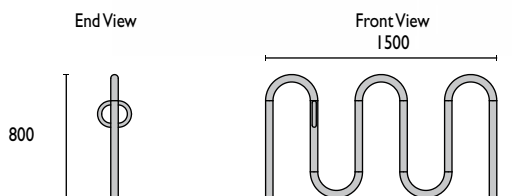

Bicycle Racks > Horizontal

1300 780 450

POPULAR MODEL

Sentry BR158B

BR158B
Galvanised / Powder Coated
SBRI58B
Stainless Steel

Sentry BR158F

BR158F
Galvanised / Powder Coated
SBRI58F
Stainless Steel

Material Specifications (General)

Mild steel 8mm Mild steel plate / 40NB (50.0) x 1.5mm / 20NB (25.0) x 1.2mm Pipe / Galvanised or powder coated in a range of colours
Stainless steel 8mm Stainless steel plate / 40NB (50.0) x 1.5mm / 20NB (25.0) x 1.2mm Stainless steel pipe / Linished