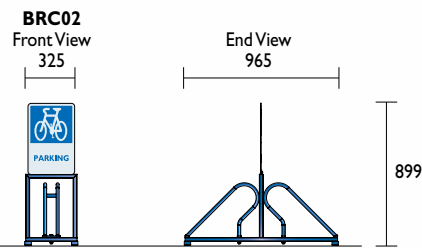

Signage can be custom-designed to incorporate logos or advertising

Bicycle lock cables

Material Specifications (General)

Frame 30 x 30 x 2.5mm SHS / Powder coated / Hot dipped galvanised finish
Wheel supports Ø19 x 1.2mm Pipe / Powder coated / Hot dipped galvanised finish