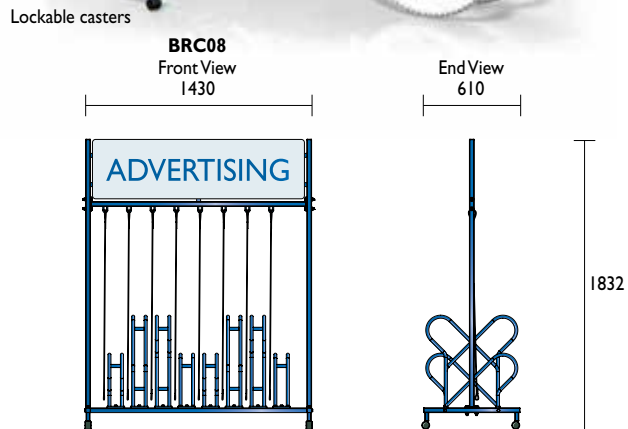

Bicycle Racks > Horizontal

BRC01/02/04/08
Café Racks

Ideal for attracting cyclists to your location.
Securabike's Café Racks can be positioned conveniently for cyclists in secure and convenient locations.
When the facility is closed, the racks can be simply stored away.

Signage can be custom-designed to incorporate logos or advertising

Bicycle lock cables

Material Specifications (General)

Frame 30 x 30 x 2.5mm SHS / Powder coated / Hot dipped galvanised finish
Wheel supports Ø19 x 1.2mm Pipe / Powder coated / Hot dipped galvanised finish