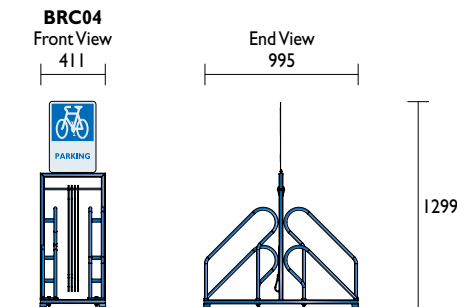

Signage can be custom-designed to incorporate logos or advertising

Bicycle lock cables

Material Specifications (General)

Frame 30 x 30 x 2.5mm SHS / Powder coated / Hot dipped galvanised finish
Wheel supports Ø19 x 1.2mm Pipe / Powder coated / Hot dipped galvanised finish