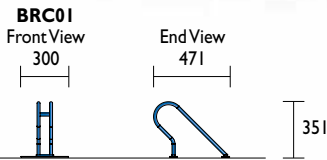

Signage can be custom-designed to incorporate logos or advertising

Bicycle lock cables

Material Specifications (General)

Frame 30 x 30 x 2.5mm SHS / Powder coated / Hot dipped galvanised finish
Wheel supports Ø19 x 1.2mm Pipe / Powder coated / Hot dipped galvanised finish