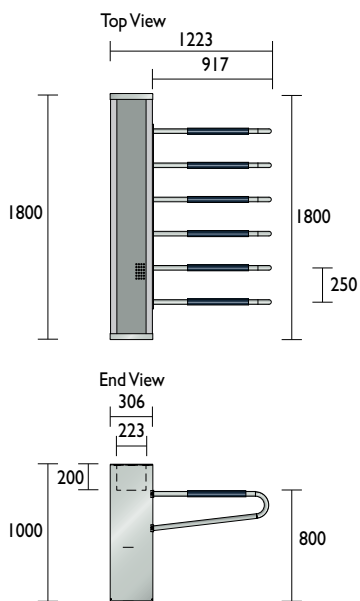

Bicycle Racks > Horizontal

1300 780 450

BRP01
Planter Box

Drainage holes in planter base

25NB leaning rails with protective sleeve

Planter box depth 350mm

BRP02
Planter Box

32NB Pipe

Drainage holes in planter base

25NB leaning rails with protective sleeve

Planter box depth 350mm

Material Specifications (General)

Planter 0.8mm Galvanised sheet / Powder coated in a range of colours
 Rack 25NB (32.0) x 1.5mm pipe Galvanised / Powder coated in a range of colours