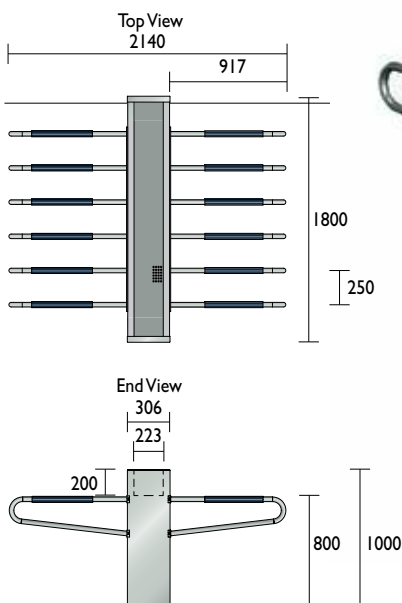

Bicycle Racks > Horizontal

1300 780 450

BRP01
Planter Box

Drainage holes in planter base

25NB leaning rails with protective sleeve

Planter box depth 350mm

BRP02
Planter Box

32NB Pipe

Drainage holes in planter base

25NB leaning rails with protective sleeve

Planter box depth 350mm

Material Specifications (General)

Planter 0.8mm Galvanised sheet / Powder coated in a range of colours
 Rack 25NB (32.0) x 1.5mm pipe Galvanised / Powder coated in a range of colours