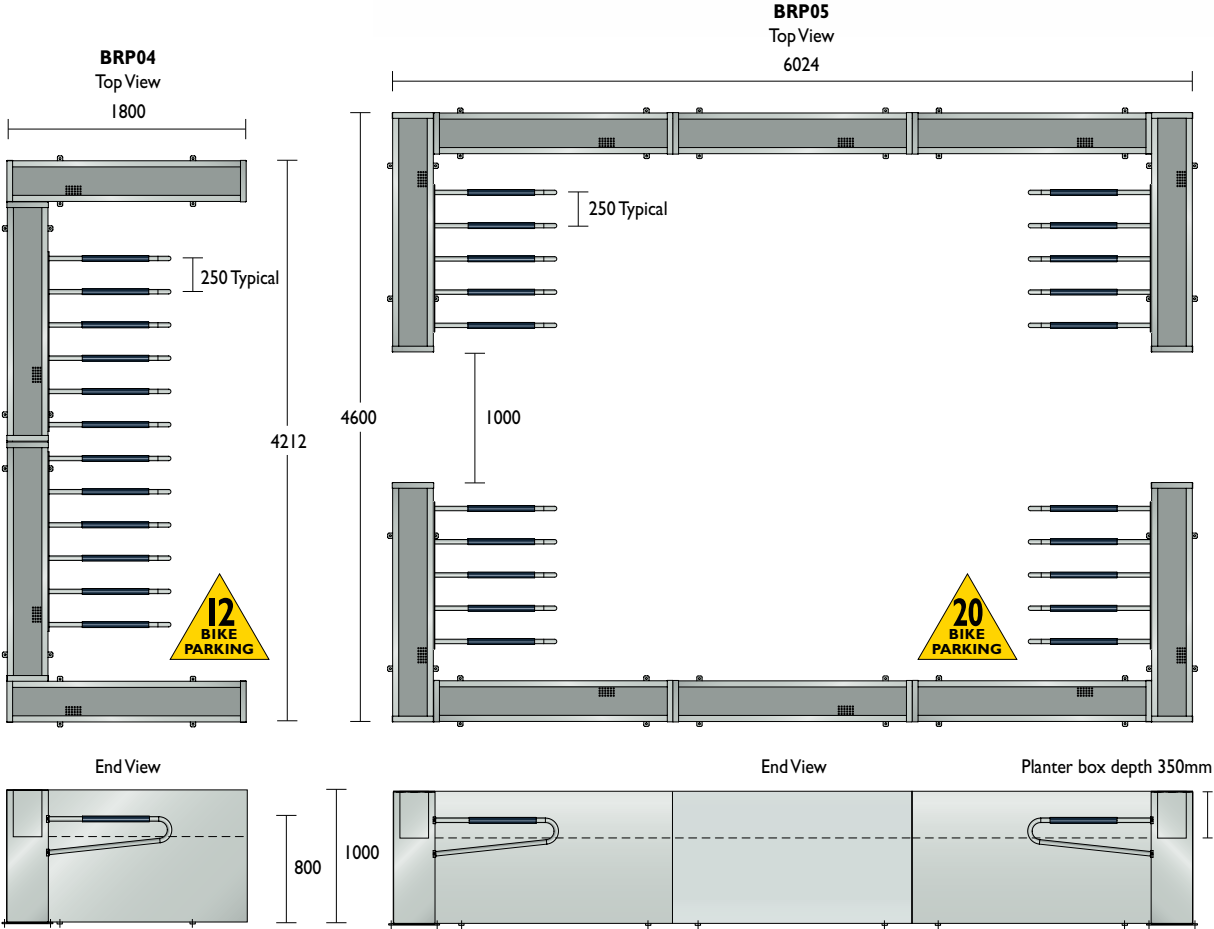

Bicycle Racks > Horizontal

Product Range

1300 780 450

BRP03 / 04 / 05 Planter Boxes

Green your suburb

350 deep planter box, drainage holes in base

GREEN YOUR SUBURB

Material Specifications (General)
 Planter 1.5mm Galvanised sheet / Powder coated in a range of colours
 Rack 32NB (38.1) x 1.6mm pipe Galvanised / Powder coated in a range of colours