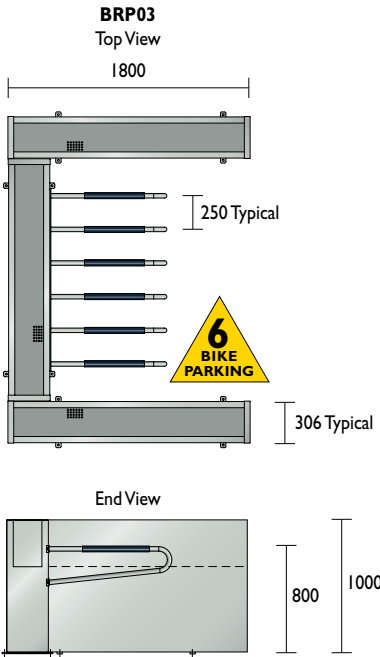

Bicycle Racks > Horizontal

Product Range

1300 780 450

BRP03 / 04 / 05 Planter Boxes

Green your suburb

350 deep planter box, drainage holes in base

GREEN YOUR SUBURB

Material Specifications (General)
 Planter 1.5mm Galvanised sheet / Powder coated in a range of colours
 Rack 32NB (38.1) x 1.6mm pipe Galvanised / Powder coated in a range of colours