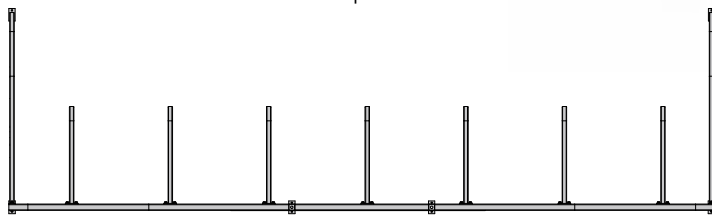

Bicycle Racks > Horizontal > Corral

1300 780 450

**TSBR01B**

Developed for the city of Toronto in Canada, this corral model is extremely tough and vandal resistant.

Optional signage

**VANDAL RESISTANT**

Available in different sizes

Top View

775

Front View

5500

End View

1030

1600

**Material Specifications (General)**

Frame 50 x 50 x 2.5mm SHS / 38 x 38 x 2mm SHS / Hot dipped galvanised / Powder coated in a range of colours  
 Rails 38 x 38 x 2mm SHS / Hot dipped galvanised or powder coated in a range of colours