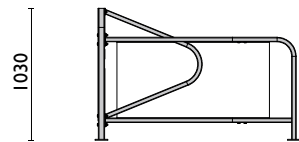

Top View

775

Front View

5500

End View

1030

1600

**Material Specifications (General)**

Frame 50 x 50 x 2.5mm SHS / 38 x 38 x 2mm SHS / Hot dipped galvanised / Powder coated in a range of colours  
 Rails 38 x 38 x 2mm SHS / Hot dipped galvanised or powder coated in a range of colours