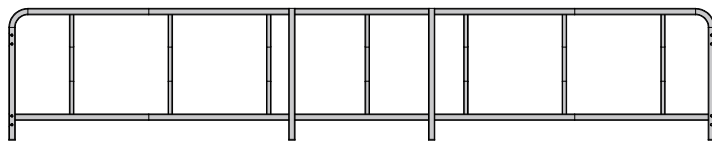

Bicycle Racks > Horizontal > Corral

1300 780 450

**TSBR01B**

Developed for the city of Toronto in Canada, this corral model is extremely tough and vandal resistant.

Optional signage

**VANDAL RESISTANT**

Available in different sizes

Top View

775

Front View

5500

End View

1030

1600

**Material Specifications (General)**

Frame 50 x 50 x 2.5mm SHS / 38 x 38 x 2mm SHS / Hot dipped galvanised / Powder coated in a range of colours  
 Rails 38 x 38 x 2mm SHS / Hot dipped galvanised or powder coated in a range of colours