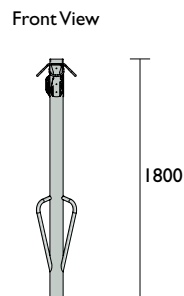

Bicycle Racks > Vertical

BT03 / 04
Bicycle Trees

Ideal for medium density bicycle parking in urban areas. The BT03 and BT04 Bicycle Trees provide secure vertical storage, and significantly reduce the area required for bicycle parking allocation,

Material Specifications (General)
BT03/BT04 125 x 4mm SHS / Galvanised / Powder coated in a range of colours