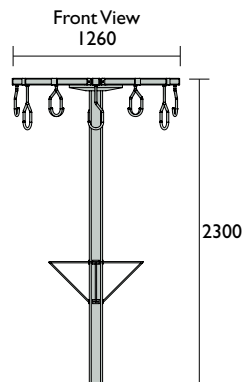

Bicycle Racks > Vertical

BT03 / 04
Bicycle Trees

Ideal for medium density bicycle parking in urban areas. The BT03 and BT04 Bicycle Trees provide secure vertical storage, and significantly reduce the area required for bicycle parking allocation,

Material Specifications (General)
BT03/BT04 125 x 4mm SHS / Galvanised / Powder coated in a range of colours