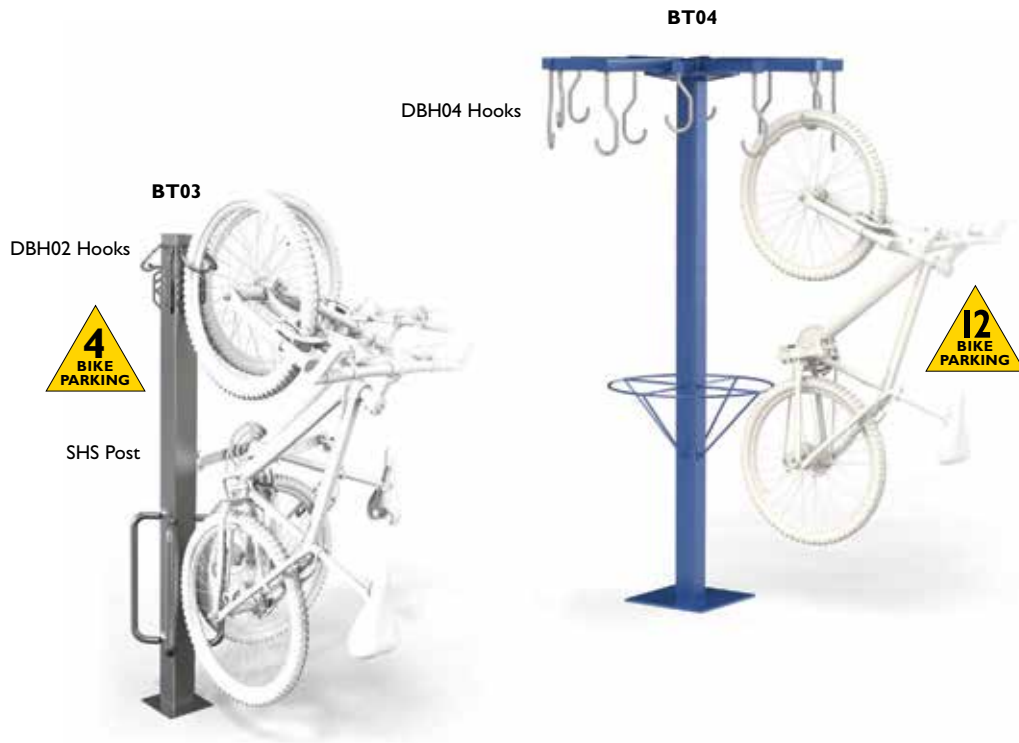

Bicycle Racks > Vertical

BT03 / 04
Bicycle Trees

Ideal for medium density bicycle parking in urban areas. The BT03 and BT04 Bicycle Trees provide secure vertical storage, and significantly reduce the area required for bicycle parking allocation,

Material Specifications (General)
BT03/BT04 125 x 4mm SHS / Galvanised / Powder coated in a range of colours