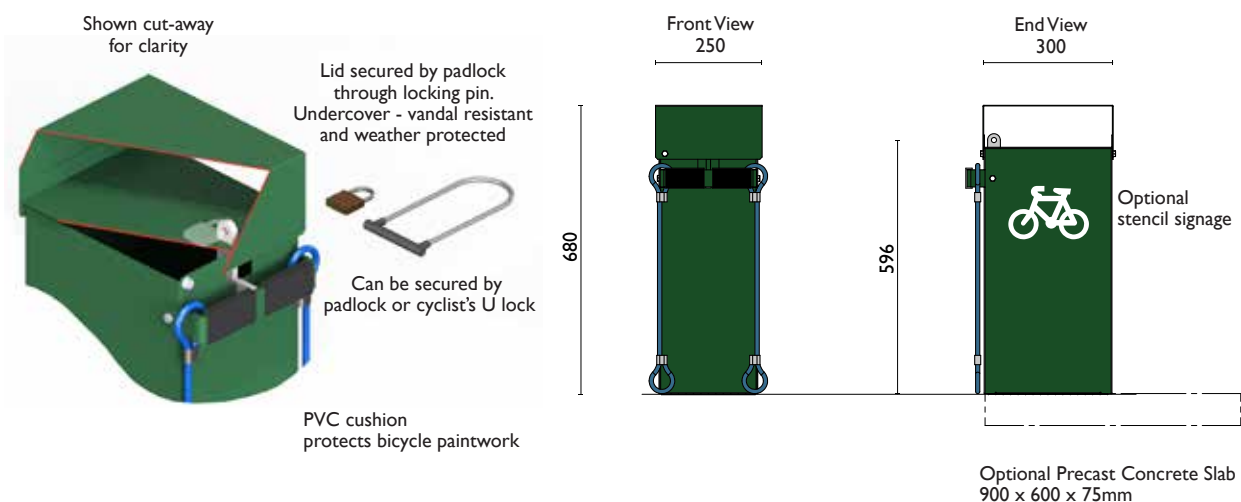

Lockers

1300 780 450

BLB632
Mini Locker

Security and Storage.

Provides excellent security by allowing both wheels and the bicycle frame to be secured. Additionally, it allows the cyclist to store riding apparel such as backpack, helmet and gloves.

Optional precast concrete slab is available for where the locker is not being installed onto an existing concrete slab.

Material Specifications (General)

BLB632 1.6mm Galvabond® sheet / Powder coated Heritage Green / Stainless steel wire cables (PVC coated)