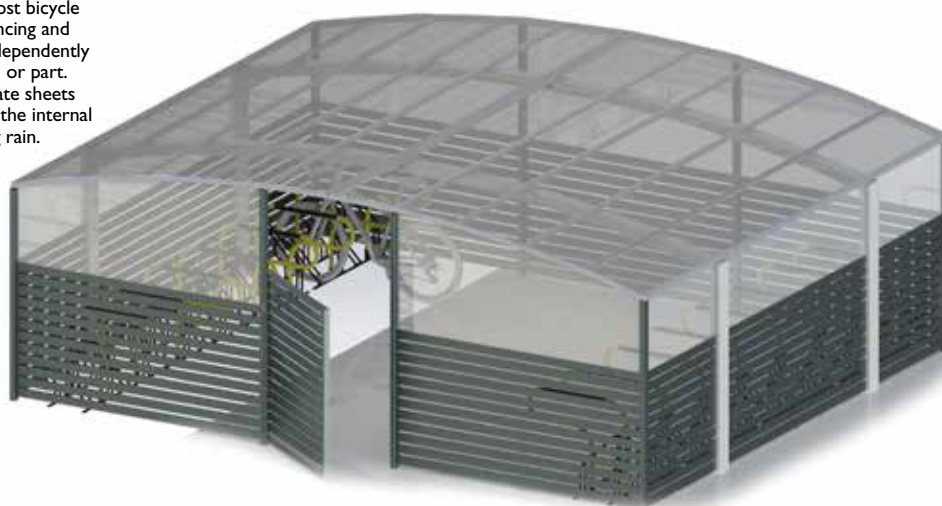

### BSS12

CBR4SC bicycle racks displayed throughout the Shelter range, please check with your Securabike office for suitable racks.

	Length	Width
BSS121	5000	6000
BSS122	5100	4000
BSS123	2900	4000

Front View  
5100

### BSS12E

The cost effective BSS12 can be converted into a low cost bicycle shelter. Aluminium fencing and gates can be installed independently of the structure in full or part. Additional polycarbonate sheets can be added to protect the internal space from driving rain.

#### Material Specifications (General)

Frame Aluminium alloy / Powder coated in a range of colours  
Roof Frosted polycarbonate. UV resistant. High impact resistant. Up to 20cm snow. Temperature rating -30°C to +60°C