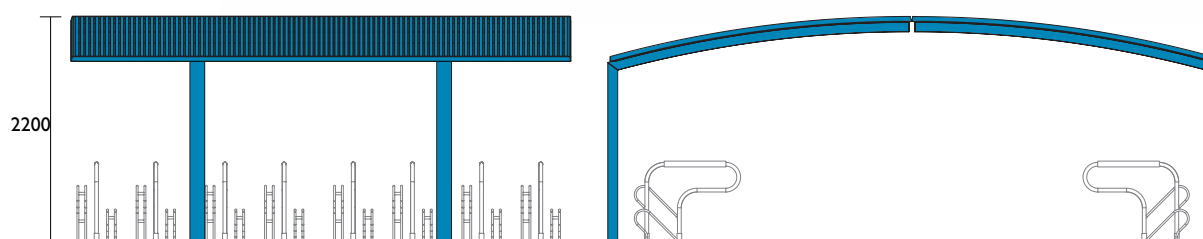

### BSS12

CBR4SC bicycle racks displayed throughout the Shelter range, please check with your Securabike office for suitable racks.

	Length	Width
BSS121	5000	6000
BSS122	5100	4000
BSS123	2900	4000

Front View  
5100

End View  
6000

### BSS12E

The cost effective BSS12 can be converted into a low cost bicycle shelter. Aluminium fencing and gates can be installed independently of the structure in full or part. Additional polycarbonate sheets can be added to protect the internal space from driving rain.

#### Material Specifications (General)

Frame Aluminium alloy / Powder coated in a range of colours  
Roof Frosted polycarbonate. UV resistant. High impact resistant. Up to 20cm snow. Temperature rating -30°C to +60°C