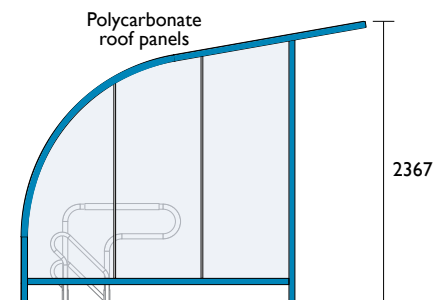

CBR4SC Racks displayed

CBR4SC Racks displayed

**BSS07**  
Front View  
2900

**BSS08**  
Front View  
5700

Typical End View  
2300

**Material Specifications (General)**  
 Frame 100 x 50 x 3mm Steel RHS  
 Roof / Sides Polycarbonate sheeting