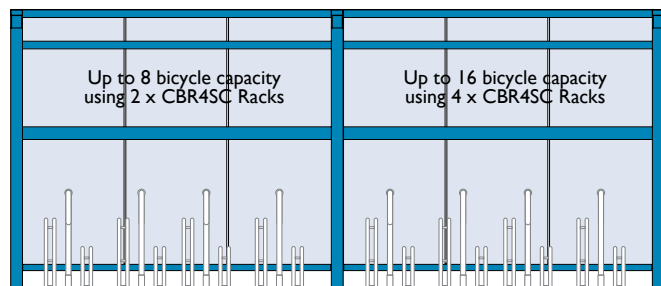

CBR4SC Racks displayed

CBR4SC Racks displayed

**BSS07**  
Front View  
2900

**BSS08**  
Front View  
5700

Typical End View  
2300

**Material Specifications (General)**  
 Frame 100 x 50 x 3mm Steel RHS  
 Roof / Sides Polycarbonate sheeting