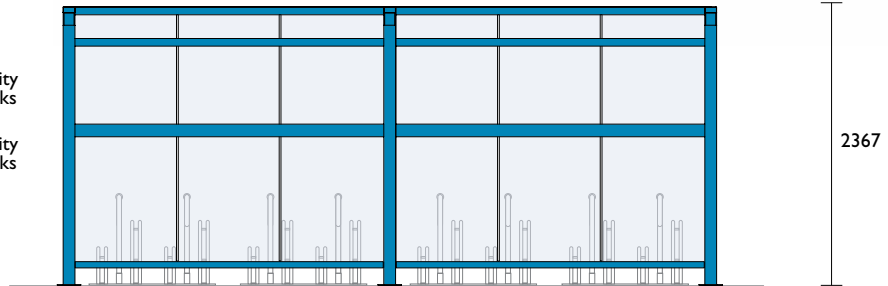

BSD10

The BSD09 Shelter can be supplied with or without a pedestrian gate, with electronic access option.

Front View
5700

Up to 16 bicycle capacity using 4 x CBR4SC Racks

Up to 32 bicycle capacity using 8 x CBR4SC Racks

End View
5800

Material Specifications (General)

Frame 100 x 50 x 3mm Steel RHS
Roof / Sides Polycarbonate sheeting