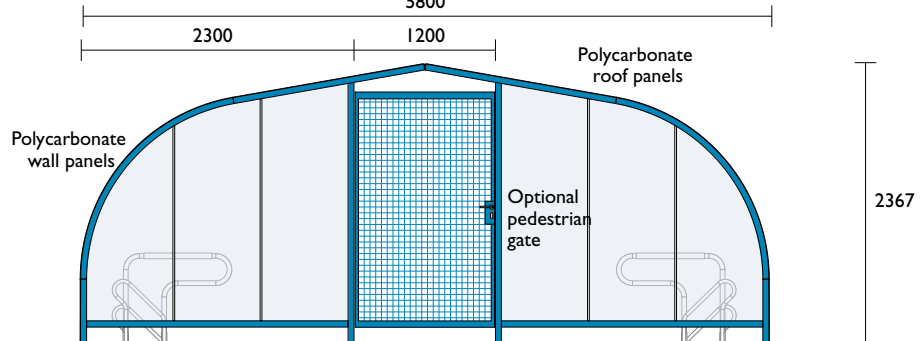

BSD10

The BSD09 Shelter can be supplied with or without a pedestrian gate, with electronic access option.

Front View
5700

Up to 16 bicycle capacity using 4 x CBR4SC Racks

Up to 32 bicycle capacity using 8 x CBR4SC Racks

End View
5800

Material Specifications (General)

Frame 100 x 50 x 3mm Steel RHS
Roof / Sides Polycarbonate sheeting