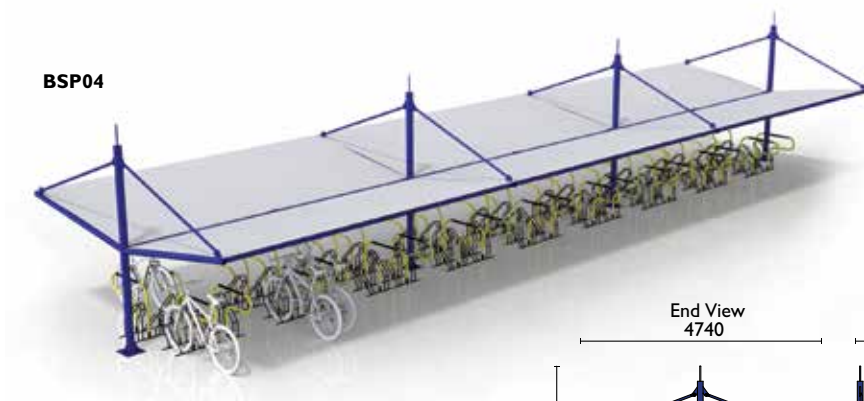

BSP01

Ideal for bicycles, scooters or motorcycle parking areas

CBR45C bicycle racks displayed throughout the Shelter range, please check with your Securabike office for other suitable racks

BSP03

BSP04

Material Specifications (General)

Frame 350mm x 220mm 5.5mm wall thickness universal channel / Powder coated