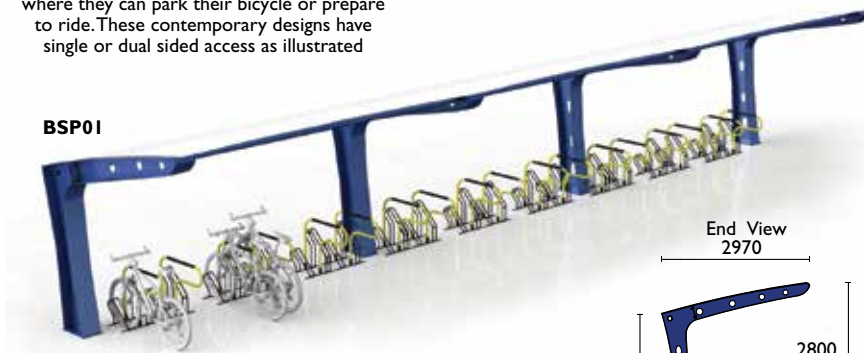

Bicycle Shelters

PVC Shelters

Fabric shelters promote cycling by allowing cyclists a place out of the sun, rain or snow where they can park their bicycle or prepare to ride. These contemporary designs have single or dual sided access as illustrated

BSP01

Ideal for bicycles, scooters or motorcycle parking areas

CBR45C bicycle racks displayed throughout the Shelter range, please check with your Securabike office for other suitable racks

BSP03

BSP04

Material Specifications (General)

Frame 350mm x 220mm 5.5mm wall thickness universal channel / Powder coated