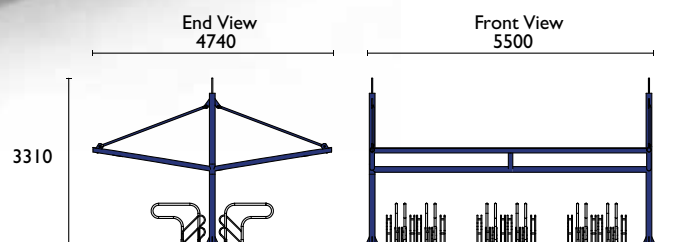

BSP01

Ideal for bicycles, scooters or motorcycle parking areas

CBR45C bicycle racks displayed throughout the Shelter range, please check with your Securabike office for other suitable racks

BSP03

BSP04

Material Specifications (General)

Frame 350mm x 220mm 5.5mm wall thickness universal channel / Powder coated