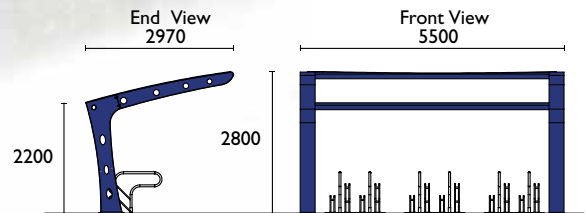

Bicycle Shelters

PVC Shelters

Fabric shelters promote cycling by allowing cyclists a place out of the sun, rain or snow where they can park their bicycle or prepare to ride. These contemporary designs have single or dual sided access as illustrated

BSP01

Ideal for bicycles, scooters or motorcycle parking areas

CBR45C bicycle racks displayed throughout the Shelter range, please check with your Securabike office for other suitable racks

BSP03

BSP04

Material Specifications (General)

Frame 350mm x 220mm 5.5mm wall thickness universal channel / Powder coated