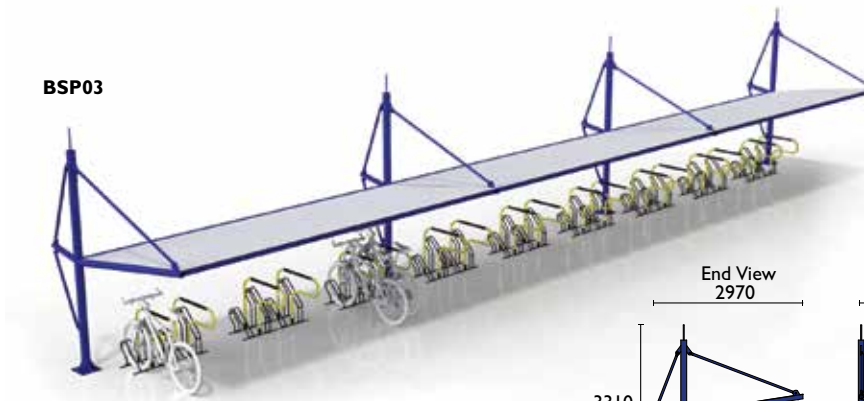

Bicycle Shelters

PVC Shelters

Fabric shelters promote cycling by allowing cyclists a place out of the sun, rain or snow where they can park their bicycle or prepare to ride. These contemporary designs have single or dual sided access as illustrated

BSP01

Ideal for bicycles, scooters or motorcycle parking areas

CBR45C bicycle racks displayed throughout the Shelter range, please check with your Securabike office for other suitable racks

BSP03

BSP04

Material Specifications (General)

Frame 350mm x 220mm 5.5mm wall thickness universal channel / Powder coated