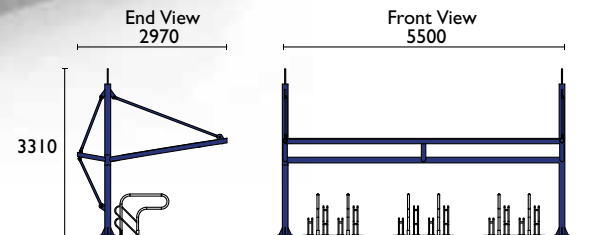

BSP01

Ideal for bicycles, scooters or motorcycle parking areas

CBR45C bicycle racks displayed throughout the Shelter range, please check with your Securabike office for other suitable racks

BSP03

BSP04

Material Specifications (General)

Frame 350mm x 220mm 5.5mm wall thickness universal channel / Powder coated