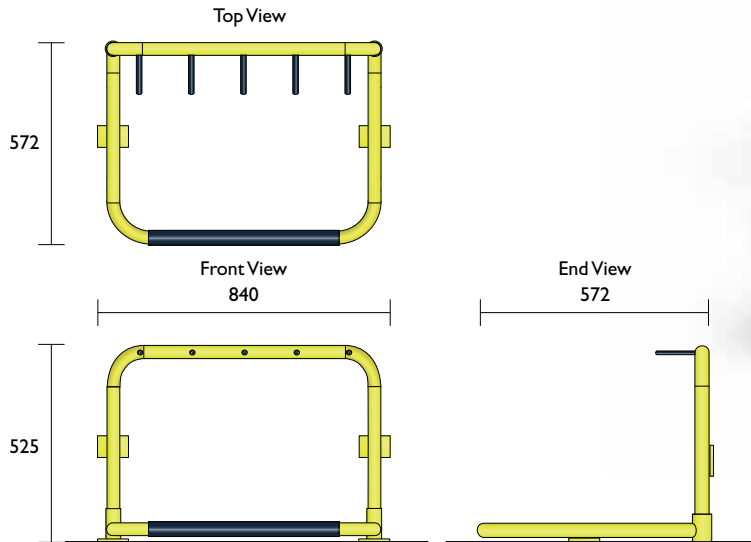

Racks for Scooters and Skateboards

Product Range

1300 780 450

BSS40
Domestic Rack

SKB1
Skateboard Blocker

Protects property against damage caused by skateboards

Material Specifications (General)

BSS40 40NB (50.0) x 1.5mm pipe / Galvanised / Powder coated in a range of colours