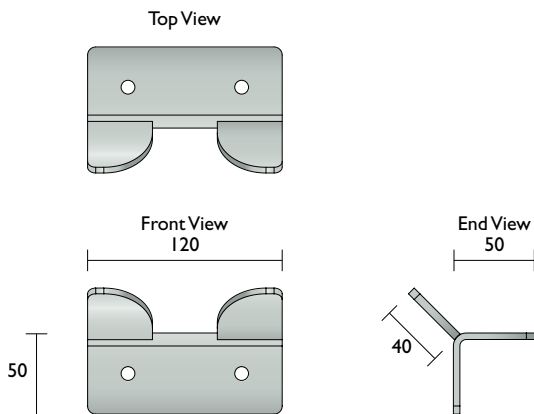

Racks for Scooters and Skateboards

Product Range

1300 780 450

BSS40
Domestic Rack

SKB1
Skateboard Blocker

Protects property against damage caused by skateboards

Material Specifications (General)

BSS40 40NB (50.0) x 1.5mm pipe / Galvanised / Powder coated in a range of colours